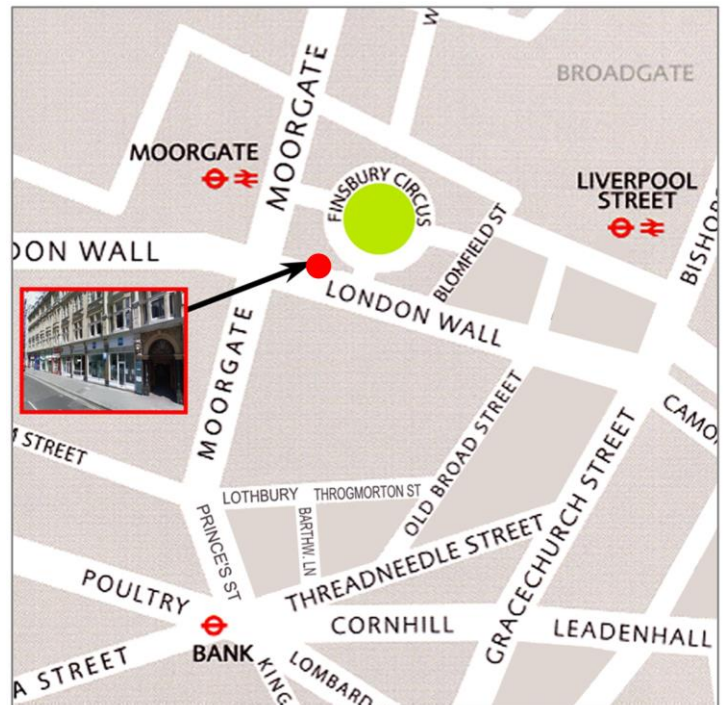

When you arrive...

- When you arrive at the **London Wall entrance** to Salisbury House enter through the main doors and take the stairs to your left to the Upper Ground Floor (the first landing). Turn right, up the steps. At the top of the steps use the intercom system to gain access to our corridor. The Pitman training room is the 2nd door on your left and is clearly marked.
- If you arrive at the **Finsbury Circus entrance**, walk down the white steps and straight along to the main reception. Tell the person on reception that you are here for Pitman Training and they will direct you to us on the upper ground floor. Use the intercom system to gain access to our corridor. The Pitman training room is the 2nd door on your left and is clearly marked.

Pitman Training – City of London

☎ 020 7256 6668

www.pitmanlondon.co.uk

The best way to predict the future **is to create it.**

Pitman Training
Upper Ground Floor
Salisbury House
London Wall
London EC2M 5QQ