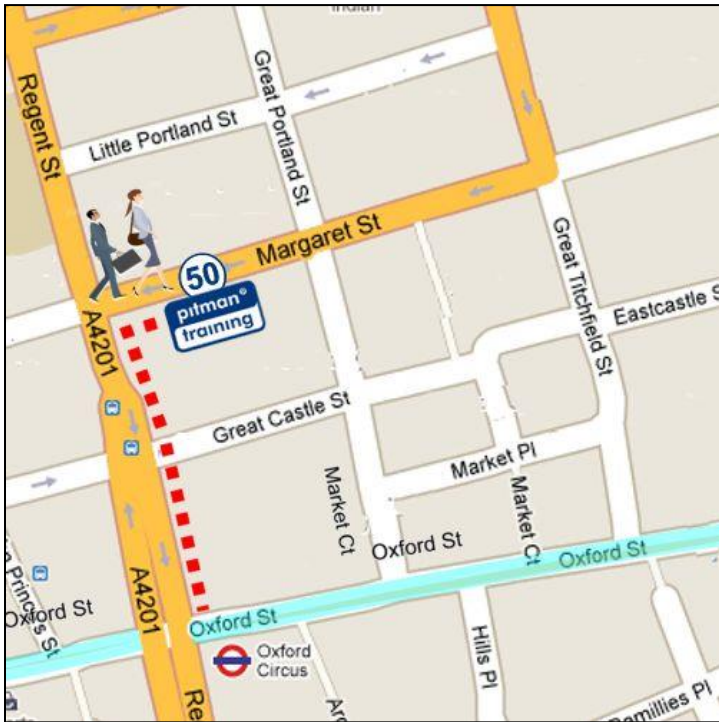

How to find us... www.pitmanlondon.co.uk

► The Oxford Circus Pitman Training Centre is located at 50 Margaret Street, **just 250 yards from Oxford Circus tube**. Other tube stations nearby are: Goodge Street, Tottenham Court Road, Piccadilly Circus and Bond Street.

► You will find us on the south side of Margaret Street and our entrance is marked "47-50" in white numbers above the door. Please use the buzzer which is clearly marked "Pitman". You will see a lift on your right as you enter the building. Take the lift to the 4th floor. Turn right as you leave the lift and the entrance to the Pitman Training Centre is in front of you.

PITMAN TRAINING
4TH FLOOR
50 MARGARET STREET
LONDON W1W 8SB

☎ **020 7580 1651**

www.pitmanlondon.co.uk

DIRECTIONS:

► **FROM OXFORD CIRCUS:** Take exit 1 out of the station and walk north along Regent Street. Take the second right into Margaret Street. You will find our building just a few yards down on the right-hand side of the road.

NEAREST TUBE STATIONS:

-  Oxford Circus (250 yards)
-  Goodge Street (500 yards)
-  Tottenham Court Road (550 yards)
-  Piccadilly Circus (0.49 miles)
-  Bond Street (0.51 miles)

You'll find Pitman Training on the Fourth Floor of 50 Margaret Street